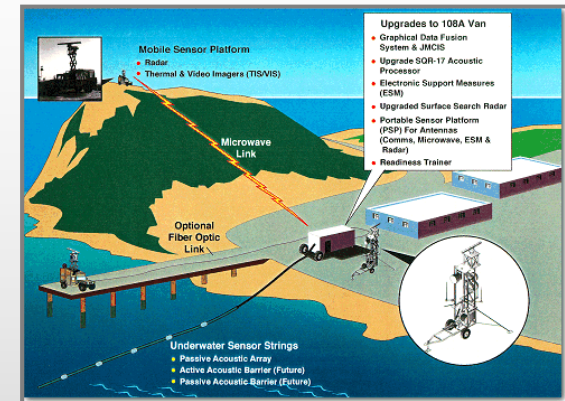

# Mobile Inshore Undersea Warfare

## MIUW System Upgrade Program

- Improved the capabilities of the MIUW community.
- The new baseline system consists of
  - AN/TSQ-108A Radar Sonar Surveillance Center (RSSC) van
  - Portable Sensor Platform (PSP),
  - Mobile Sensor Platform (MSP),
  - lightweight, small boat deployable, underwater sensor string.