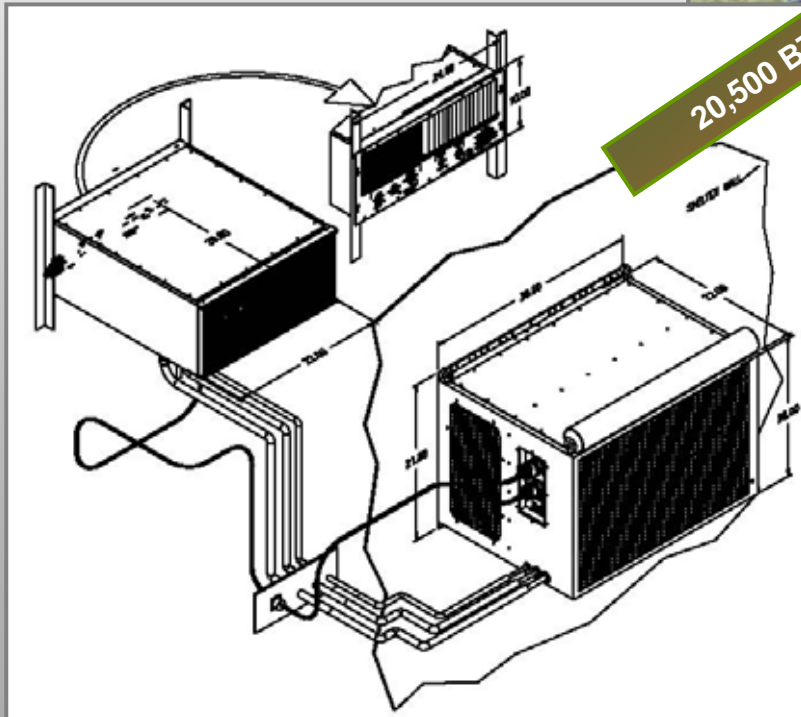

Standard Integrated Command Post Shelter (SICPS) V 5

20,500 BTU / 1.7 ton @ 125°F

20,500 BTU “Split-Pack” ECU and 24V DC ventilation fan

More than 400 fielded