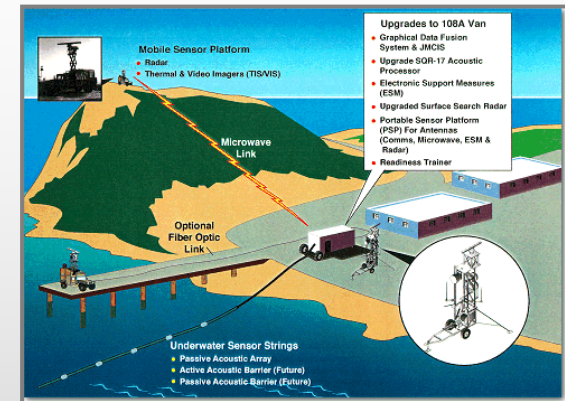

APPLIED
COMPANIES

Mobile Inshore Undersea Warfare

MIUW System Upgrade Program

- Improved the capabilities of the MIUW community.
- The new baseline system consists of
 - AN/TSQ-108A Radar Sonar Surveillance Center (RSSC) van
 - Portable Sensor Platform (PSP),
 - Mobile Sensor Platform (MSP),
 - lightweight, small boat deployable, underwater sensor string.