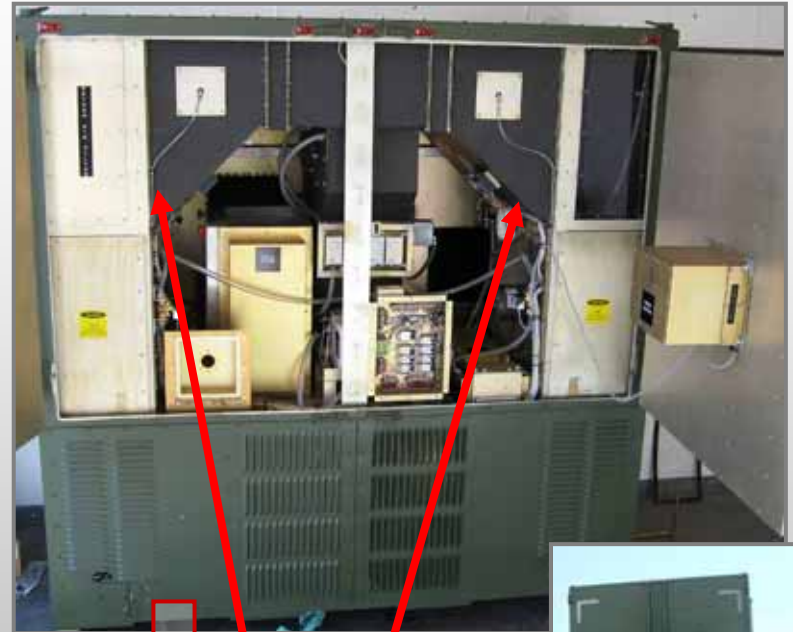

# ICBM Space Launch Early Warning /Nuclear Detonation Detection AN/MSQ-118

Satellites provide early detection and warning of missile launches and nuclear explosions to National Command Authorities and operational commands.

**Fail Safe Redundancy**  
Fits on rear of  
Tractor Trailer

- AN/MSQ 118 Mobile Processing Ground Trailer System ECU Replacement
- First Delivery - October 2006 – on going program.
- \$2.8M USAF Contract